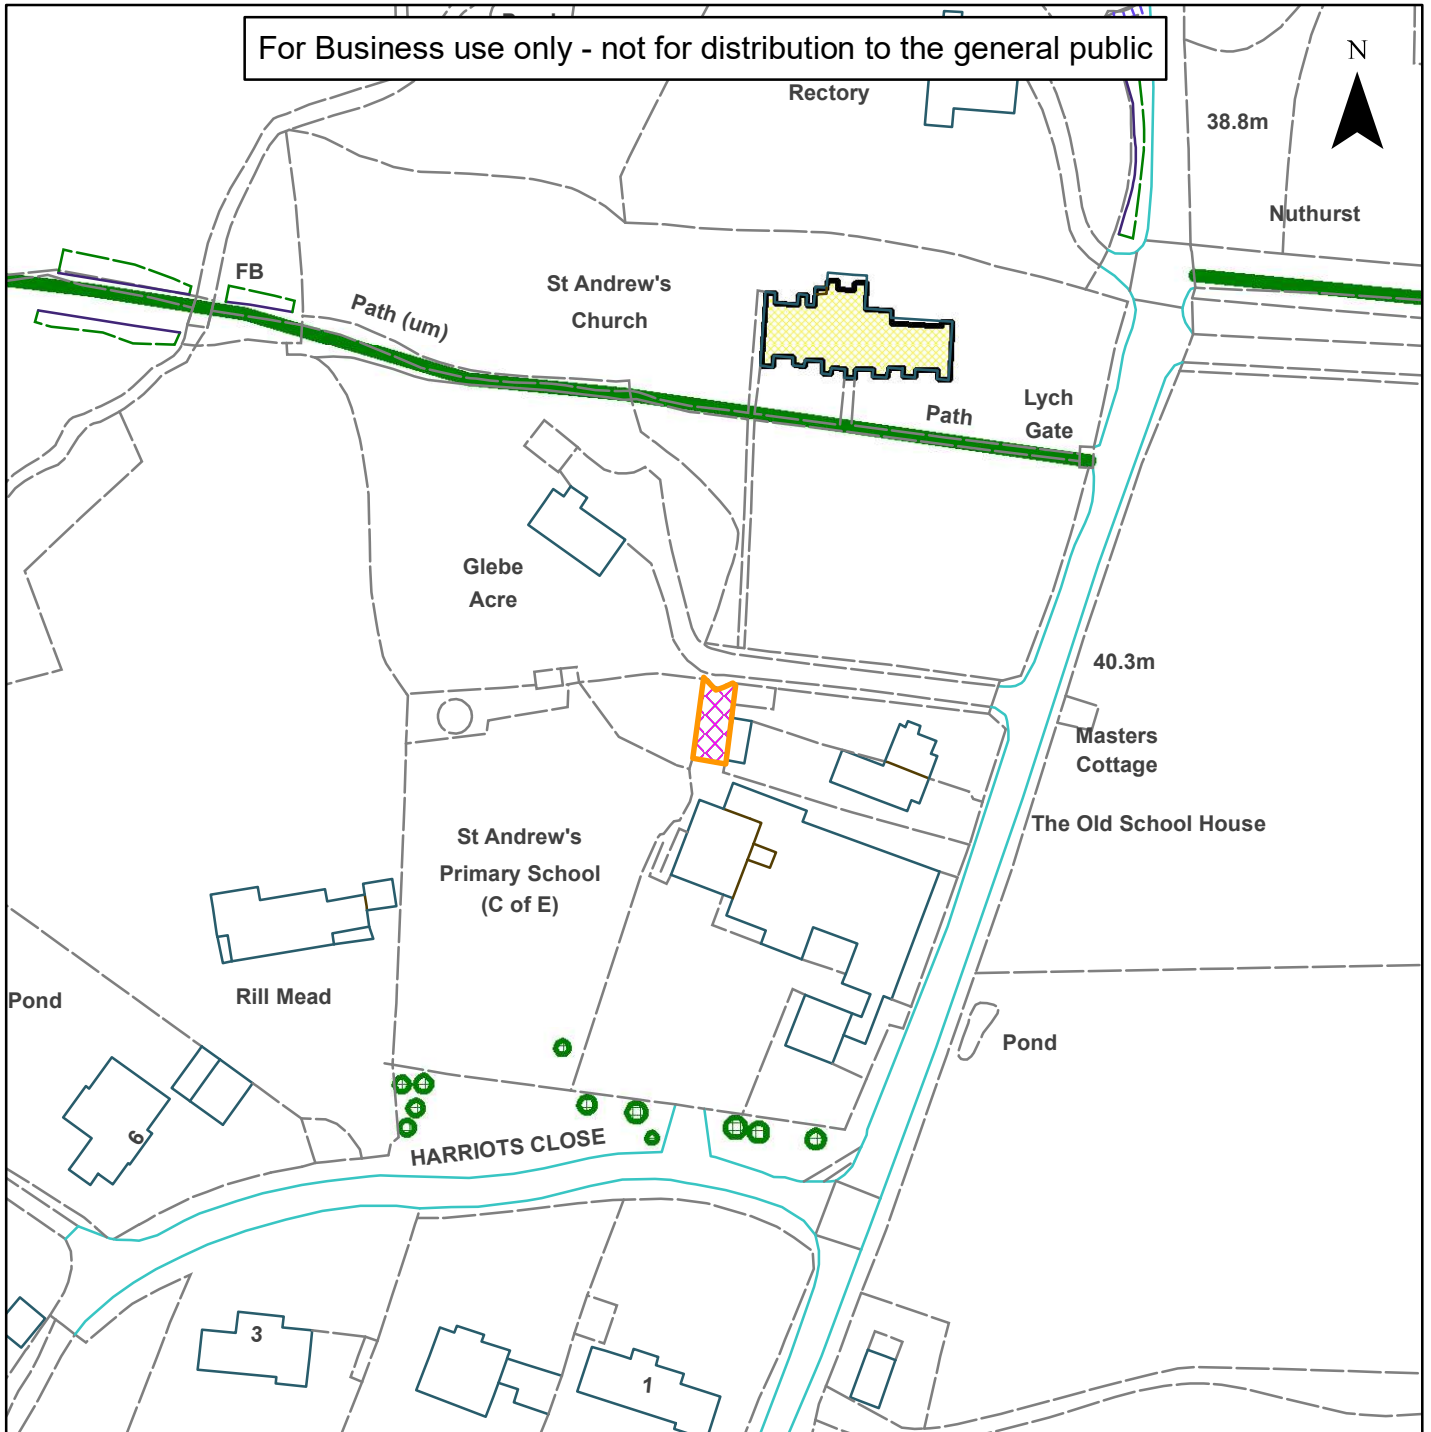

09) DC/21/2691

Horsham  
District  
Council

St Andrews Church of England Primary School, Nuthurst Street,  
Nuthurst, Horsham, West Sussex, RH13 6LH

For Business use only - not for distribution to the general public

Scale: 1:1,250

Reproduced by permission of Ordnance Survey map on behalf  
of HMSO. © Crown copyright and database rights (2019).  
Ordnance Survey Licence.100023865

Organisation	Horsham District Council
Department	
Comments	
Date	20/01/2022
MSA Number	100023865